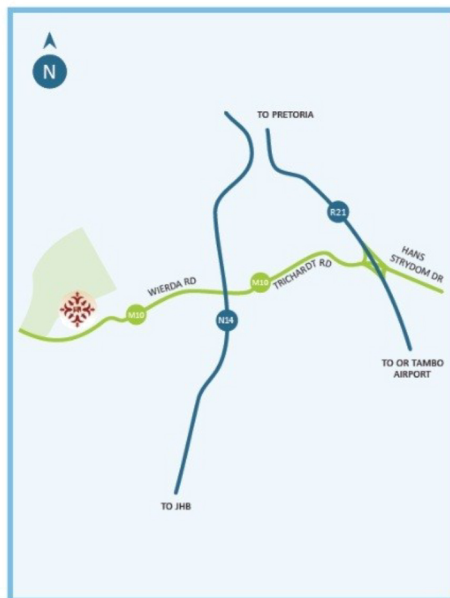

GPS COORDINATES:

S 25° 83,333 E 28° 13,522

Royal Elephant Hotel & Conference Centre
Cnr Willem Botha & Wierda Road, Eldoraige, Centurion, South Africa
Bondev Office Park

DIRECTIONS FROM JOHANNESBURG

1. Take the N1 Ben Schoeman highway from Johannesburg (becoming the N14 once through the Brakfontein Interchange).
2. Continue with the N14 and take the Trichardt Road (M10) offramp.
3. Turn right onto Trichardt Road (M10) and continue until you get to the R101 intersection.
3. Continue Straight over the R101. You are now in Wierda Road (M10).
4. Continue on the M10 for 2.3 km until you get the Willem Botha Street intersection
6. Turn right here into Bondev Park. Follow the main road until you get the Royal Elephant Hotel.

DIRECTIONS FROM O.R. TAMBO AIRPORT

1. Take the R21 highway from the airport towards Pretoria.
2. Take the Hans Strijdom offramp from the R21.
3. Turn left at the intersection onto the M10 and continue on this road for 10.8 km (this road becomes Trichardt Road) until you get to the R101 intersection.
4. Continue Straight over the R101. You are now in Wierda Road (M10).
5. Continue on the M10 for 2.3 km until you get the Willem Botha Street intersection
6. Turn right here into Bondev Park. Follow the main road until you get the Royal Elephant Hotel.

DIRECTIONS FROM PRETORIA

1. Take the N1 Ben Schoeman highway from Pretoria (becoming the N14 once through the Brakfontein Interchange).
2. Continue with the N14 and take the Jean Avenue (M34) offramp. (Lyttelton Road)
3. Turn right onto the R101 (old Johannesburg Road) for 1.8 km and then turn left onto the M10 (Wierda Road).
4. Continue on the M10 for 2.3 km until you get the Willem Botha Street intersection
5. Turn right here into Bondev Park. Follow the main road until you get the Royal Elephant Hotel.