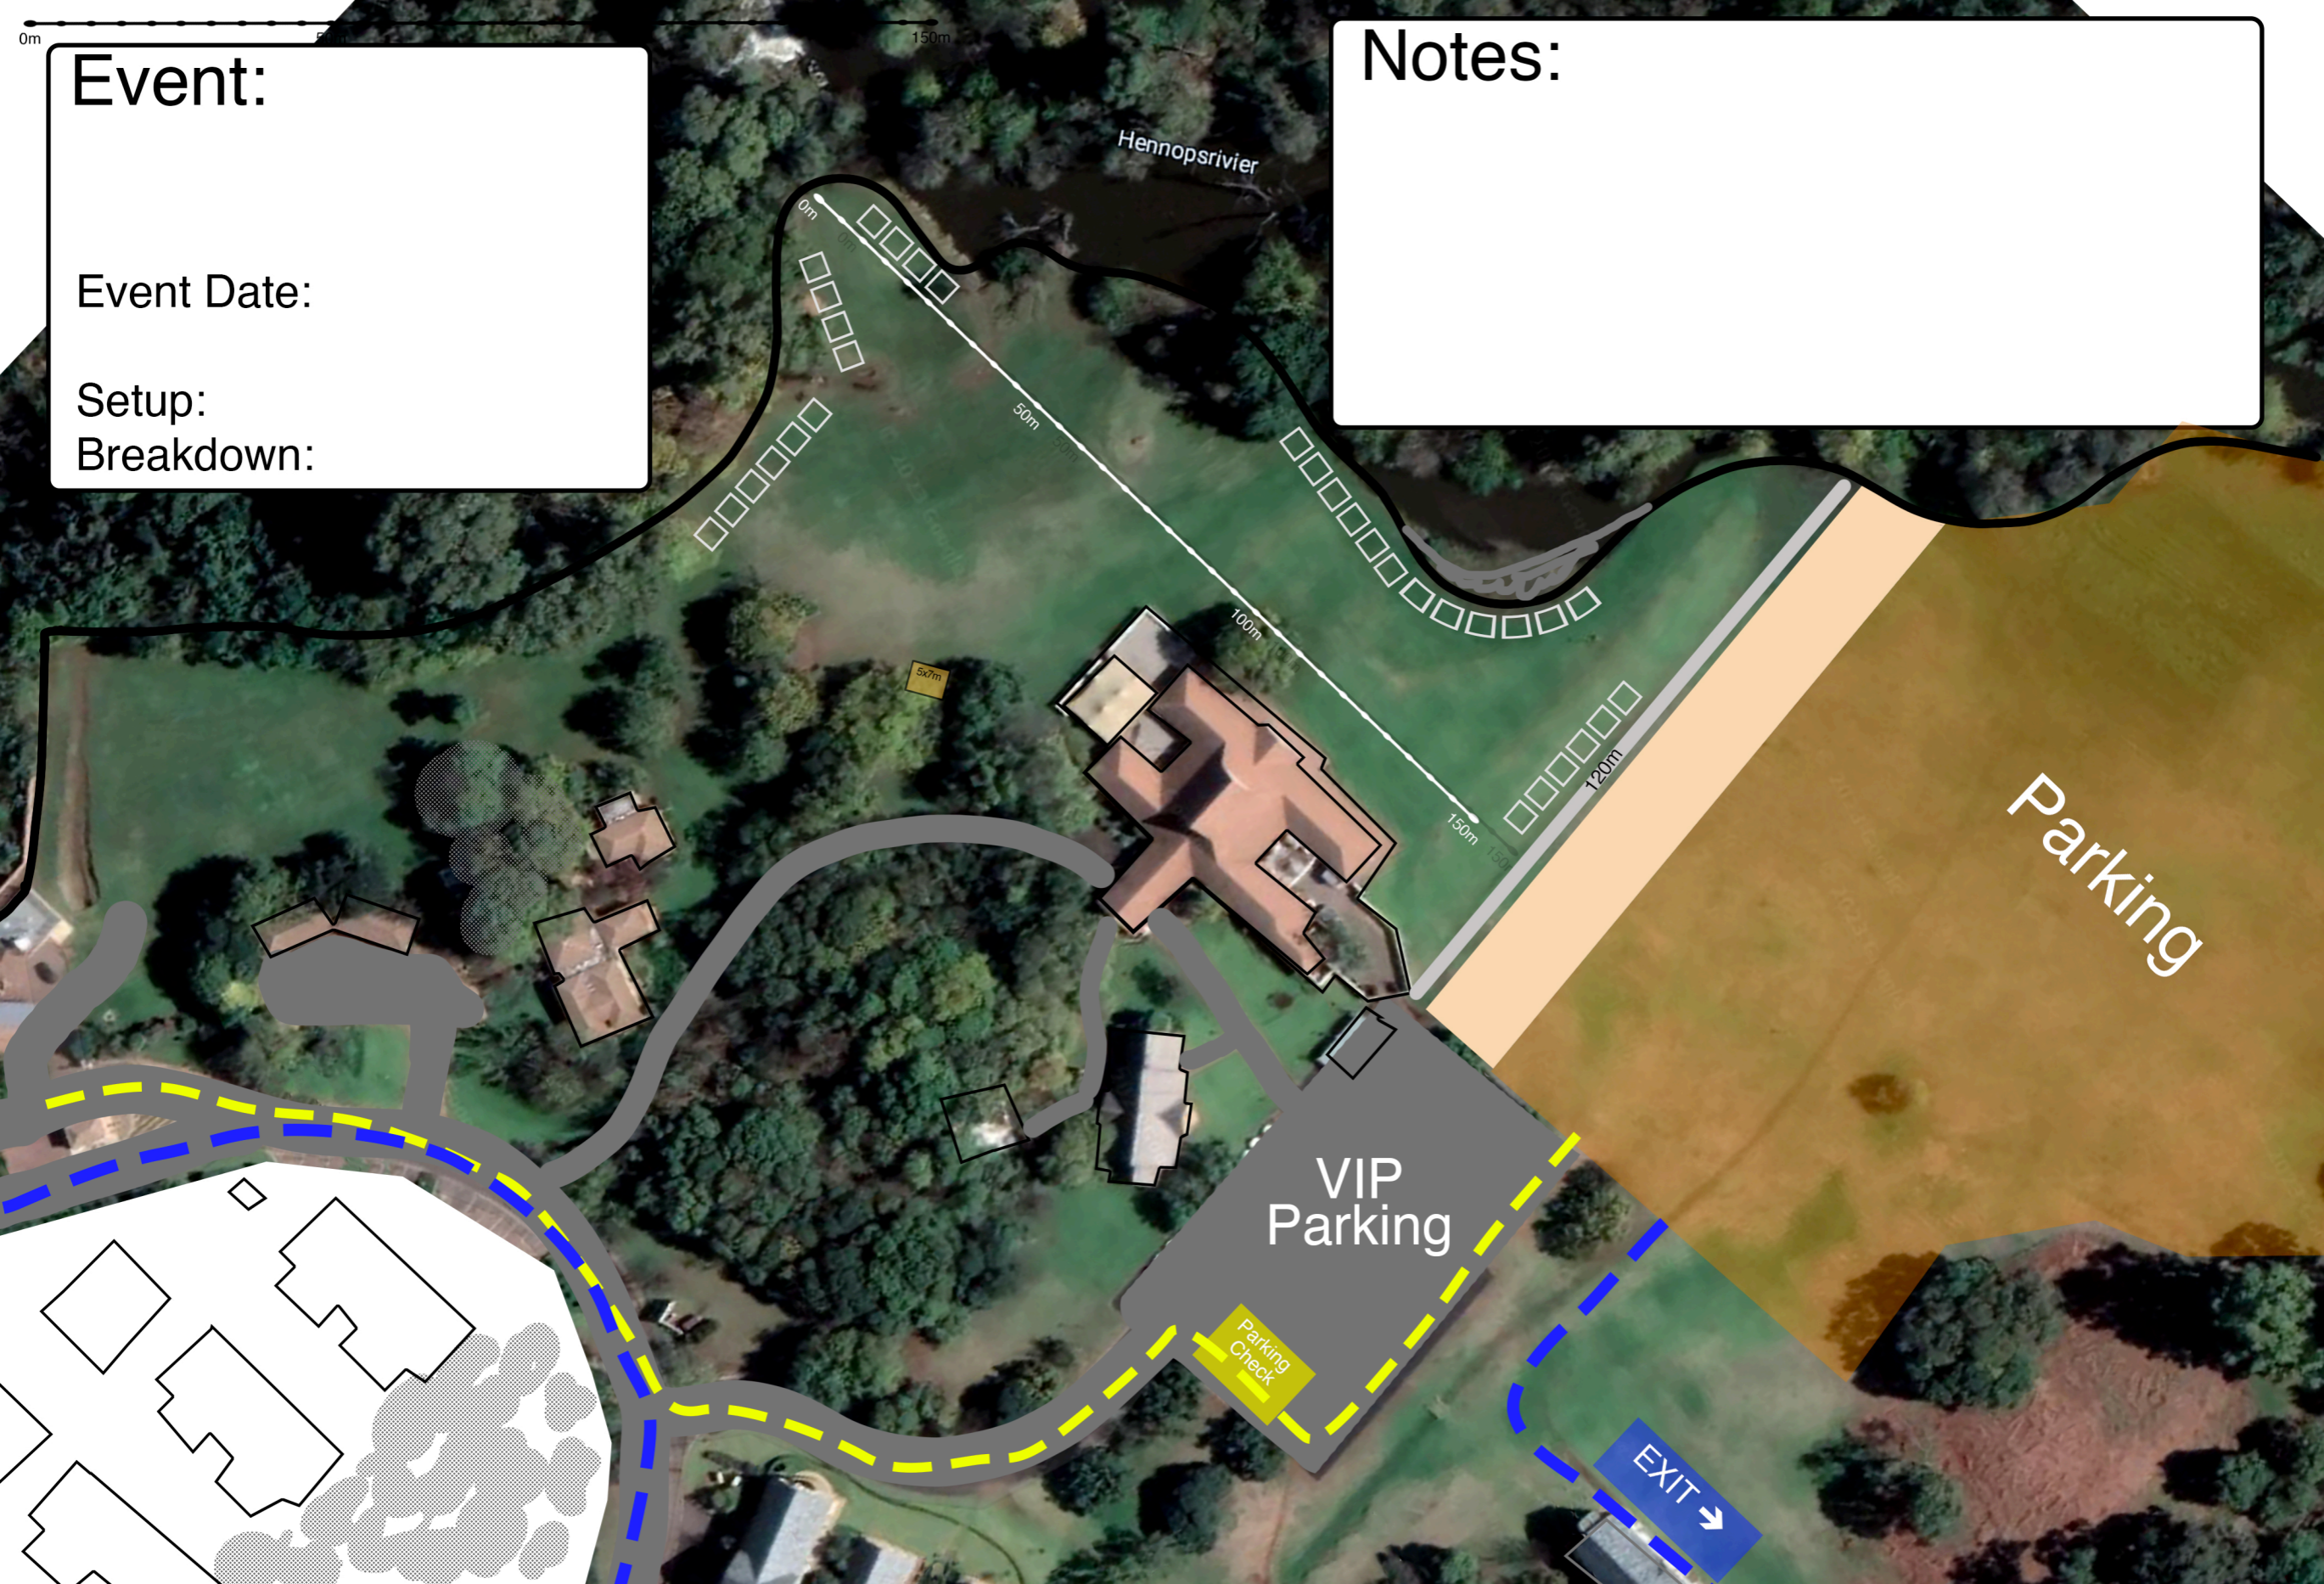

Event:

Event Date:

Setup:

Breakdown:

Notes:

Hennopsrivier

Parking

VIP Parking

Parking Check

EXIT →

5x7m

50m

100m

120m

150m

0m